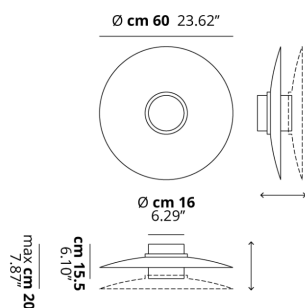

THOR

Medium

FEATURES

- Frame:** Metal
- Diffusor:** Polycarbonate
- Dimmable:** Yes
- Dimmer:** Not Included
- Bulb:** Included

BULB

LED 3000K 2 x 17W | 3600 lm

CERTIFICATION

SPECIFICATION SHEET

PHOTOMETRIC CURVE

None

FRAME	DIFFUSOR	LED COLOUR	CODE
<input type="radio"/> Matte White 9010	<input type="radio"/> Glossy White	3000K	152001